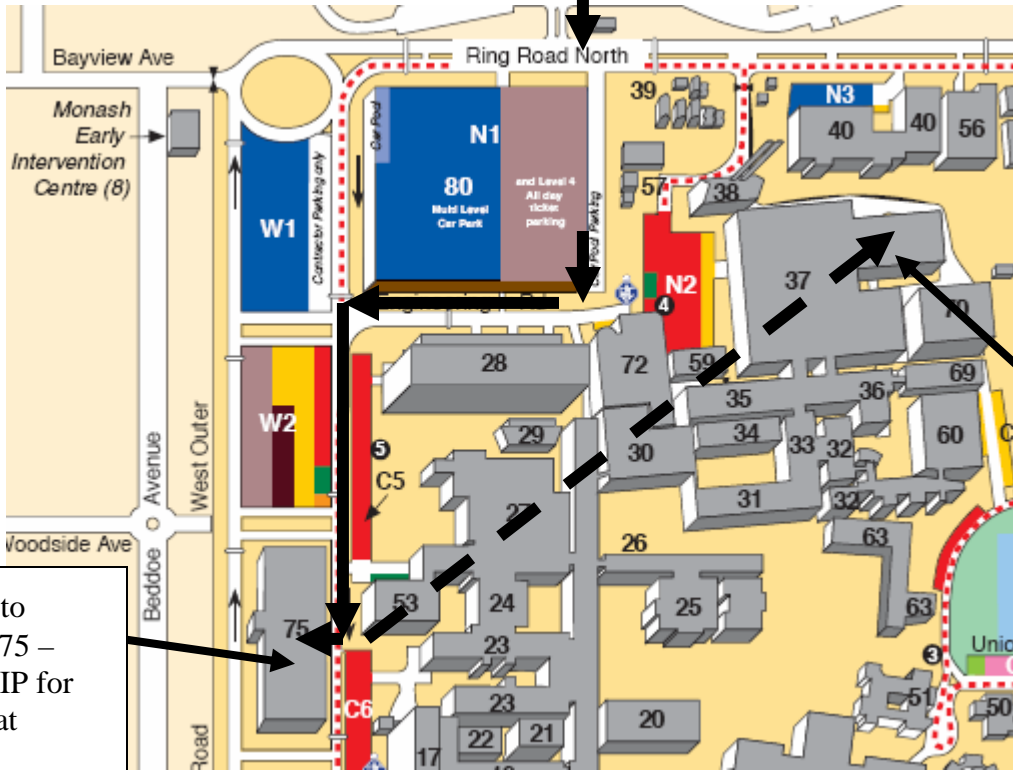

**1.** Enter multi deck carpark here and go to top level. Put \$5 in coins into meter for all day parking.

**2.** Walk to building 75 – The STRIP for meeting at 8.30am

**3.** Walk to wind tunnel at 11am for inspection and lab tour

**Monash University – ARTSA meeting  
24<sup>th</sup> August from 8.30am til noon**